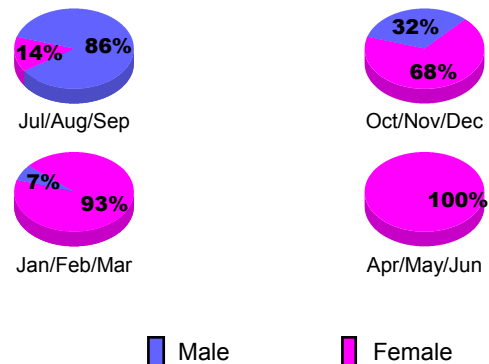

GMT: **Gary Fry**

Location: **WISCONSIN**

GMT CA: **1**

**CLUBS**

Month	New Club Goal	Actual New Clubs	Actual Dropped Clubs	Gain/Loss of Clubs
<b>2012-2013</b>				
Jul/Aug/Sep	1	0	0	0
Oct/Nov/Dec	0	0	0	0
Jan/Feb/Mar	0	1	0	1
Apr/May/June	1	0	0	0
<b>Totals</b>	<b>2</b>	<b>1</b>	<b>0</b>	<b>1</b>

**Club Results 2012-2013**

Goal, New, Dropped, Gain/Loss

**YTD Status Quo Clubs 2012-2013**

Status Quo Clubs Compared to Status Quo Members

**Club Gain/Loss 2012-2013**

**MEMBERSHIP**

Month	Net Memb Goal	Actual New Memb	Actual Dropped Memb	Gain/Loss of Memb
<b>2012-2013</b>				
Jul/Aug/Sep	21	21	22	-1
Oct/Nov/Dec	1	52	26	26
Jan/Feb/Mar	1	58	45	13
Apr/May/June	21	46	54	-8
<b>Totals</b>	<b>44</b>	<b>177</b>	<b>147</b>	<b>30</b>

**Membership Results 2012-2013**

Goal, New, Dropped, Gain/Loss

**Gender Comparison 2012-2013**

**Membership Gain/Loss 2012-2013**