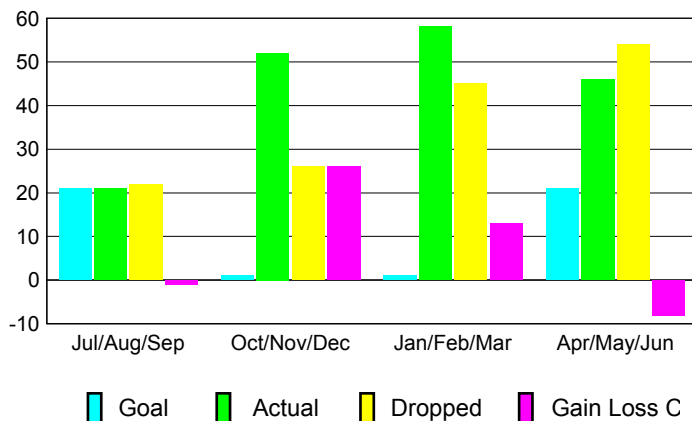

GMT: **Gary Fry**

Location: **WISCONSIN**

GMT CA: **1**

**CLUBS**

Month	New Club Goal	Actual New Clubs	Actual Dropped Clubs	Gain/Loss of Clubs
<b>2012-2013</b>				
Jul/Aug/Sep	1	0	0	0
Oct/Nov/Dec	0	0	0	0
Jan/Feb/Mar	0	1	0	1
Apr/May/June	1	0	0	0
<b>Totals</b>	<b>2</b>	<b>1</b>	<b>0</b>	<b>1</b>

**Club Results 2012-2013**

Goal, New, Dropped, Gain/Loss

**YTD Status Quo Clubs 2012-2013**

Status Quo Clubs Compared to Status Quo Members

**Club Gain/Loss 2012-2013**

**MEMBERSHIP**

Month	Net Memb Goal	Actual New Memb	Actual Dropped Memb	Gain/Loss of Memb
<b>2012-2013</b>				
Jul/Aug/Sep	21	21	22	-1
Oct/Nov/Dec	1	52	26	26
Jan/Feb/Mar	1	58	45	13
Apr/May/June	21	46	54	-8
<b>Totals</b>	<b>44</b>	<b>177</b>	<b>147</b>	<b>30</b>

**Membership Results 2012-2013**

Goal, New, Dropped, Gain/Loss

**Gender Comparison 2012-2013**

**Membership Gain/Loss 2012-2013**