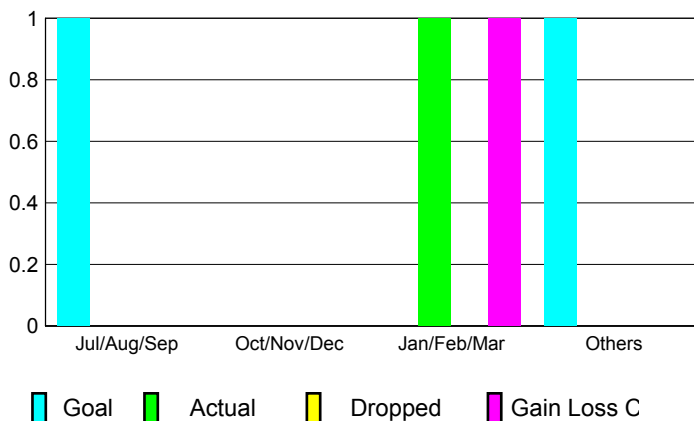

GMT: **Gary Fry**

Location: **WISCONSIN**

GMT CA: **1**

**CLUBS**

Month	New Club Goal	Actual New Clubs	Actual Dropped Clubs	Gain/Loss of Clubs
<b>2012-2013</b>				
Jul/Aug/Sep	1	0	0	0
Oct/Nov/Dec	0	0	0	0
Jan/Feb/Mar	0	1	0	1
Apr/May/June	1	0	0	0
<b>Totals</b>	<b>2</b>	<b>1</b>	<b>0</b>	<b>1</b>

**Club Results 2012-2013**

Goal, New, Dropped, Gain/Loss

**YTD Status Quo Clubs 2012-2013**

Status Quo Clubs Compared to Status Quo Members

**Club Gain/Loss 2012-2013**

**MEMBERSHIP**

Month	Net Memb Goal	Actual New Memb	Actual Dropped Memb	Gain/Loss of Memb
<b>2012-2013</b>				
Jul/Aug/Sep	21	21	22	-1
Oct/Nov/Dec	1	52	26	26
Jan/Feb/Mar	1	58	45	13
Apr/May/June	21	46	54	-8
<b>Totals</b>	<b>44</b>	<b>177</b>	<b>147</b>	<b>30</b>